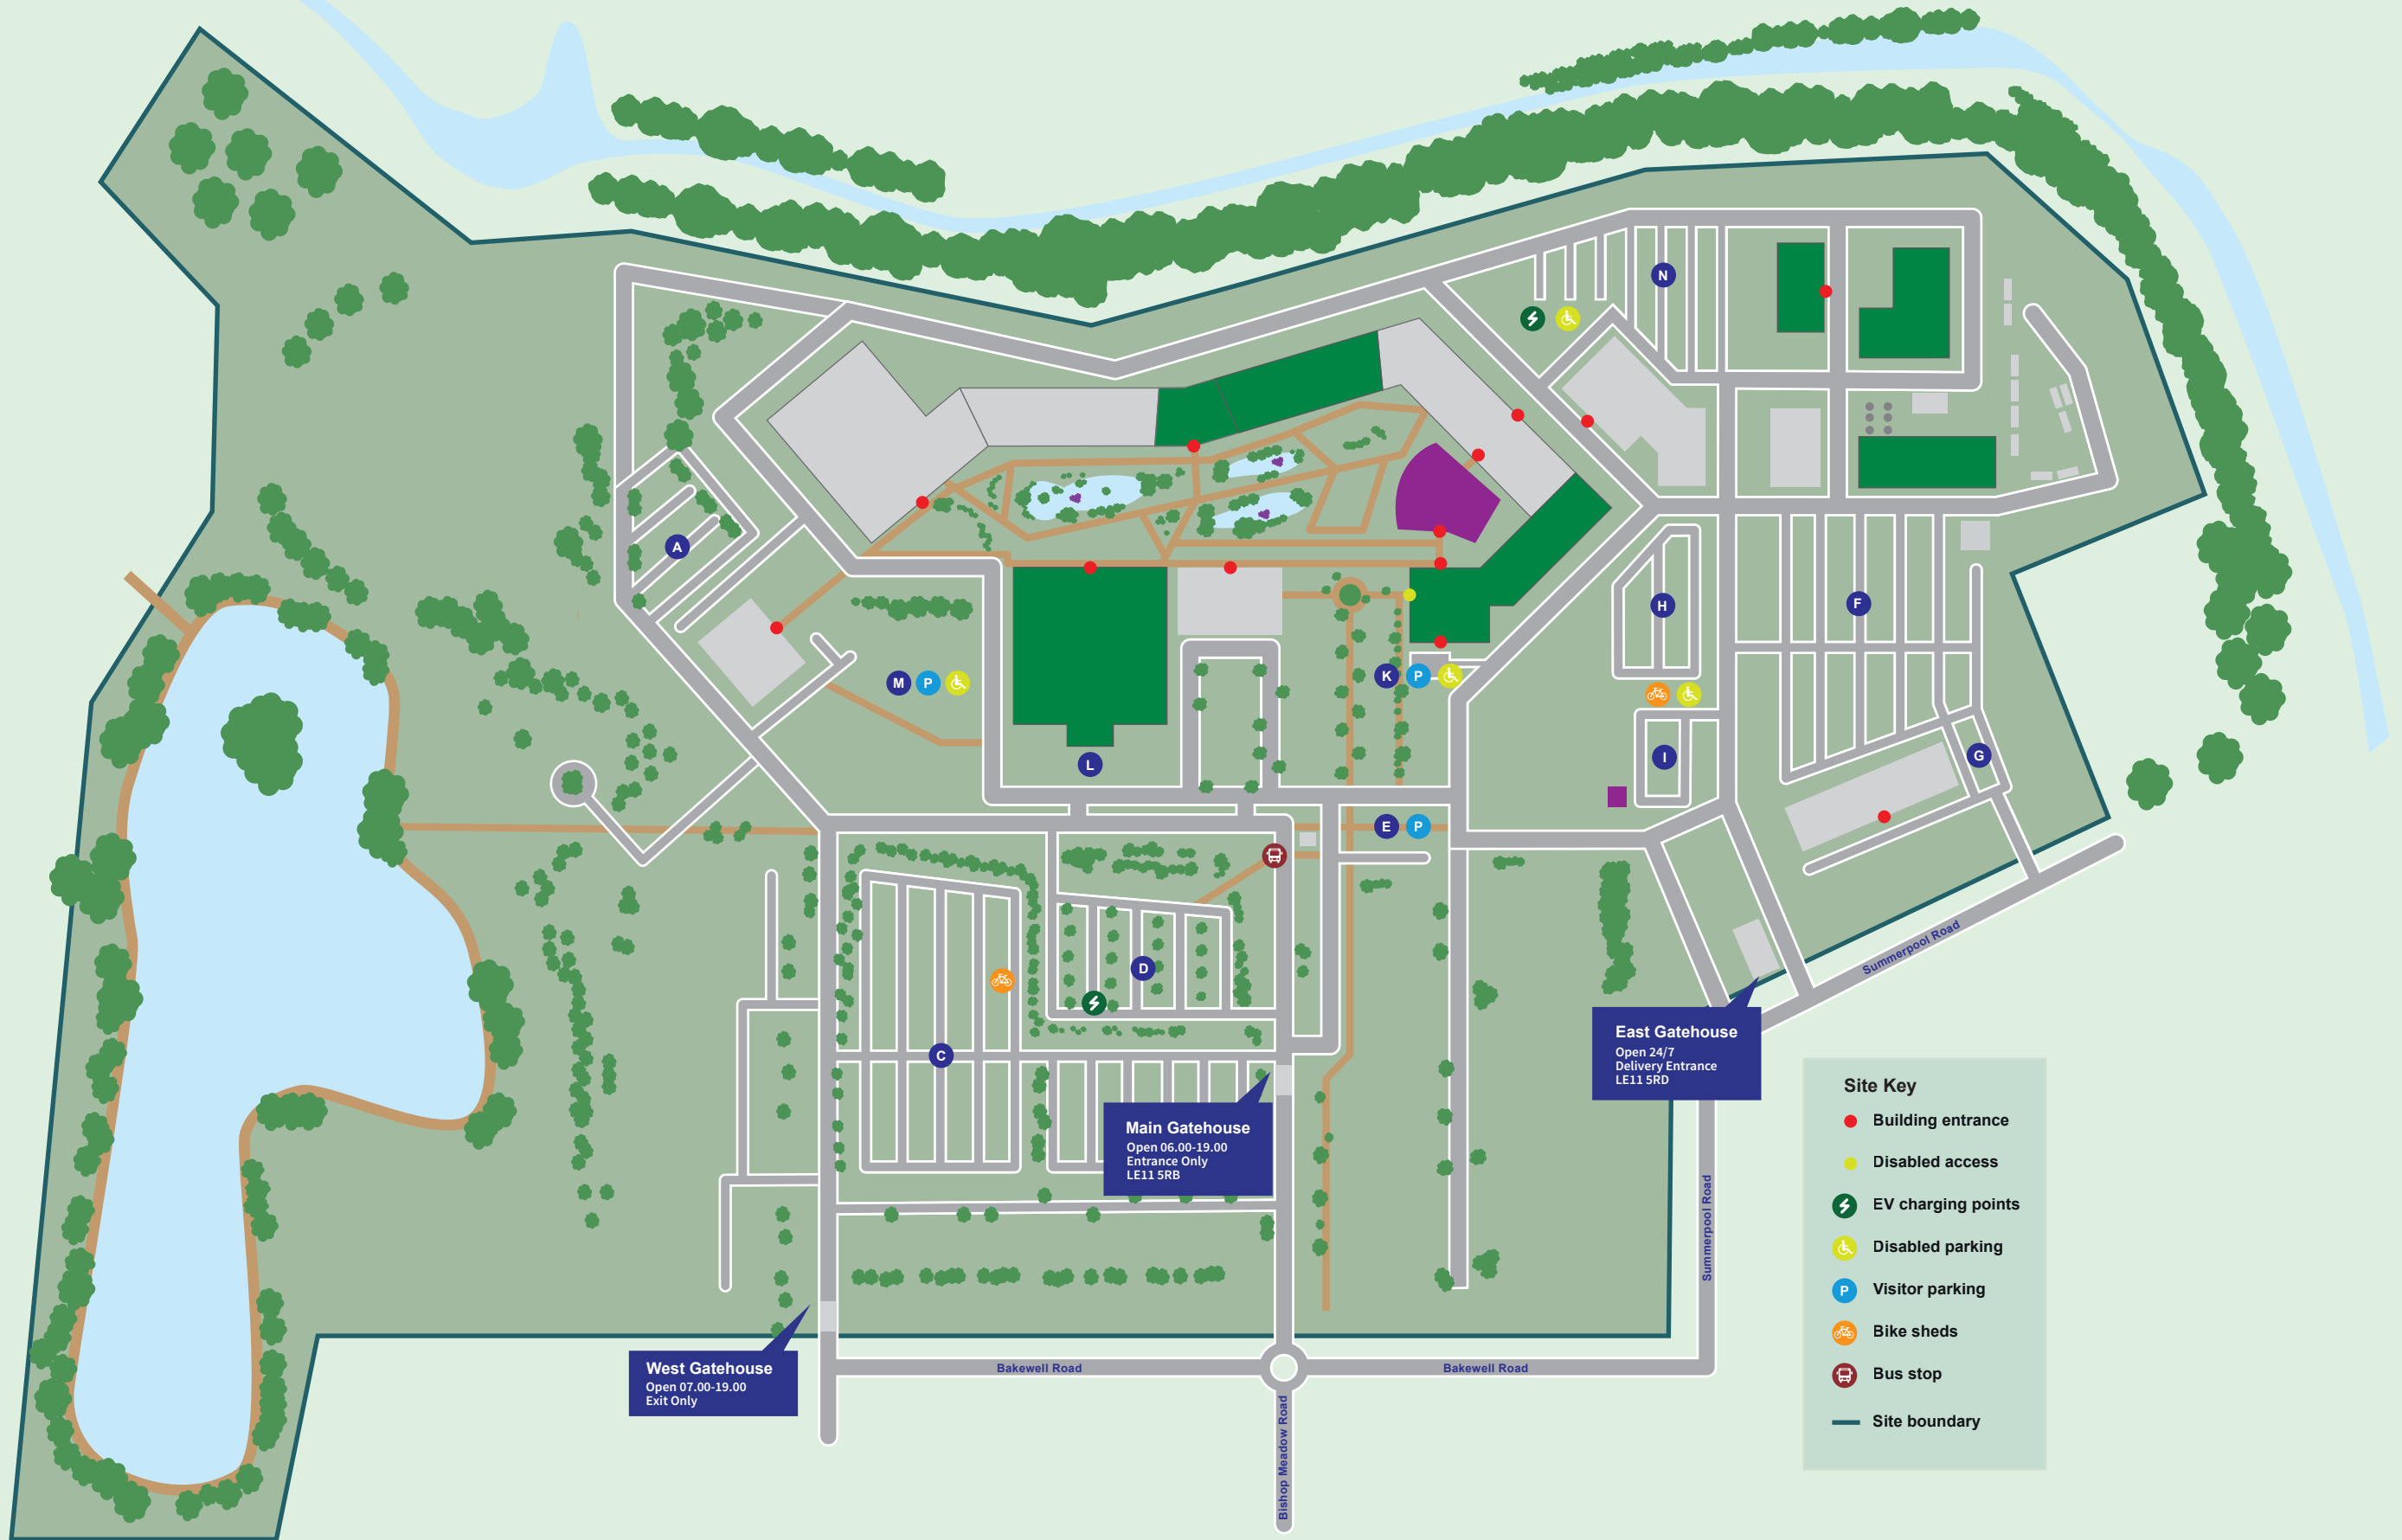

Parking

West Gatehouse
Open 07.00-19.00
Exit Only

Main Gatehouse
Open 06.00-19.00
Entrance Only
LE11 5RB

East Gatehouse
Open 24/7
Delivery Entrance
LE11 5RD

Site Key

- Building entrance
- Disabled access
- ⚡ EV charging points
- ♿ Disabled parking
- P Visitor parking
- 🚲 Bike sheds
- 🚌 Bus stop
- Site boundary